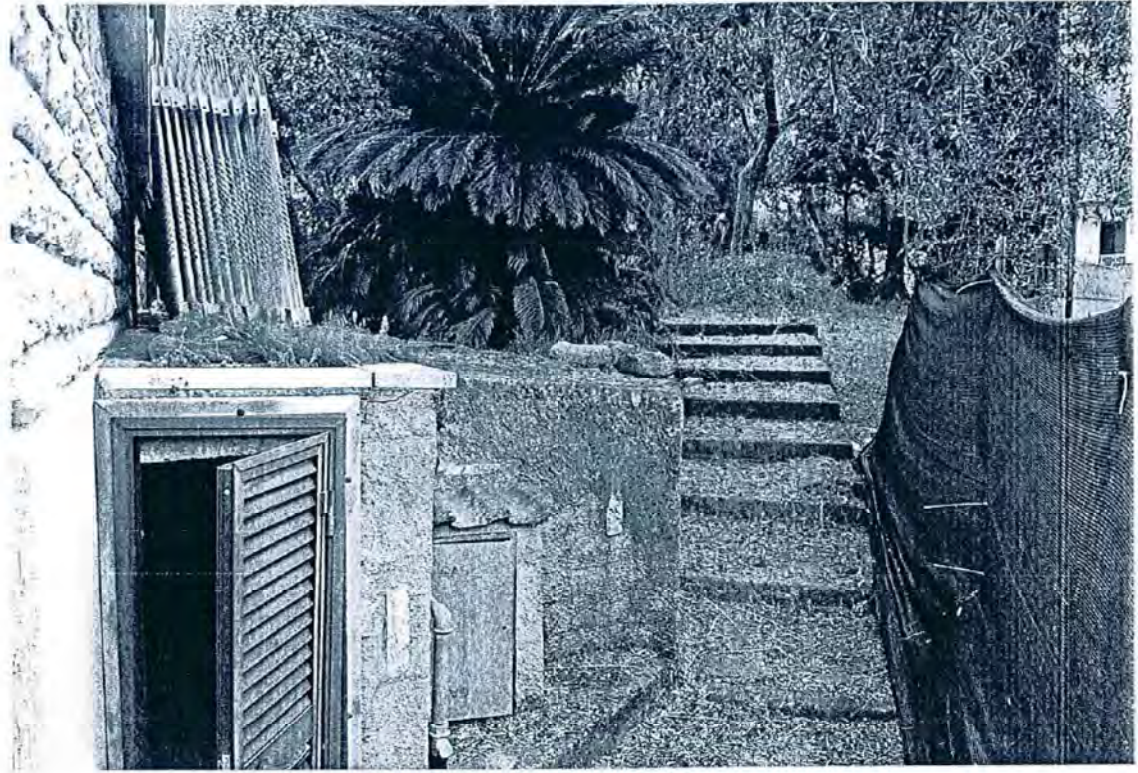

DOCUMENTAZIONE FOTOGRAFICA

*Stefano G. M. M. M. M.*  
CANTIERI  
- N° 756 -

*Francis John Allyn*  
No. 756

*Juan Felix Muelke*

A circular official seal of the Puerto Rico Police Department. The seal contains the text "POLICIA DE PUERTO RICO" and "DEPARTAMENTO DE POLICIA". The number "49755" is visible at the bottom of the seal.

*Jean-Pierre M...*  
A circular stamp is partially visible behind the signature. The text within the stamp includes "BUONETTI" at the top, "CASA" on the right, and "N° 756" at the bottom. The center of the stamp contains a small emblem or logo.

*John John W. W. W.*  
A circular stamp is partially visible behind the signature, containing the text "MUSSETT" and "1905".

*Jean G. M. M. M.*  
- 758 -

*Jacques-Louis Lullin*

USEFUL FAB  
MILWAUKEE  
MILWAUKEE  
N° 756