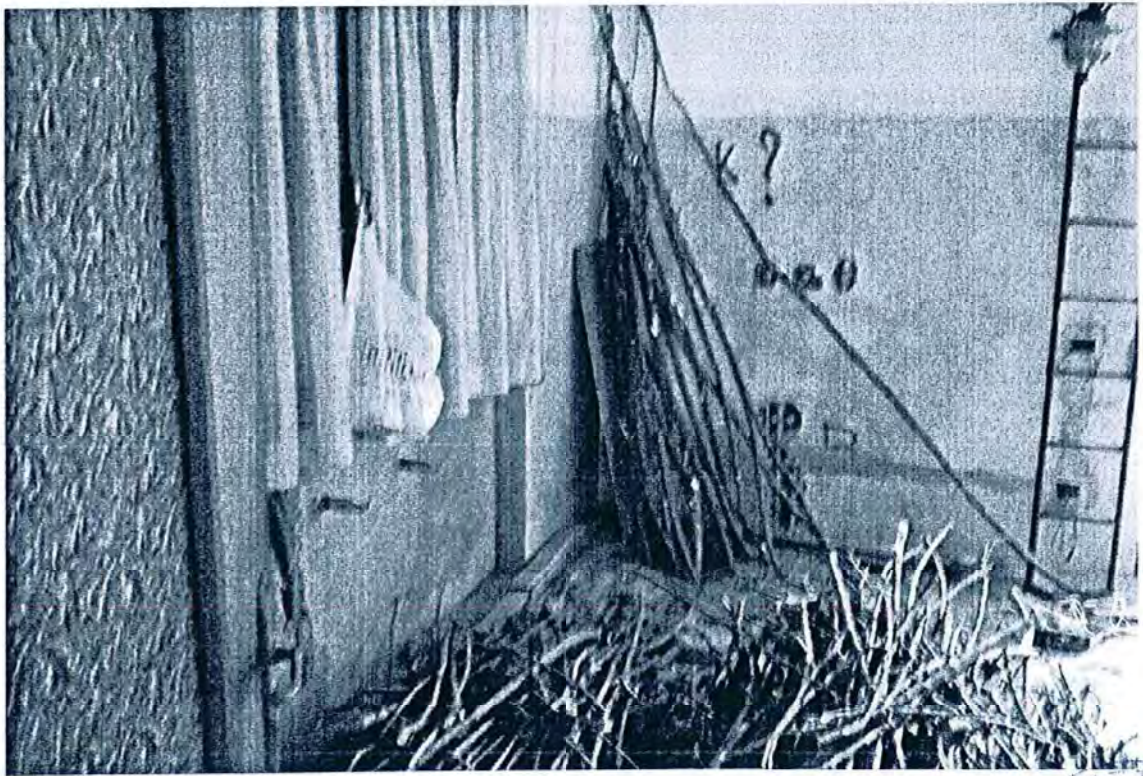

*Jean-Pierre M...*  
A circular stamp is partially visible behind the signature. The text within the stamp includes "BUONETTI" at the top, "CASA" on the right, and "N° 756" at the bottom. The center of the stamp contains a small emblem or logo.

*John John W. W. W.*  
A circular stamp is partially visible behind the signature, containing the text "MUSSETT" and "1905".

*Jean G. M. M. M.*  
- 758 -

*Jacques-Louis Lullin*

USEFUL FAB  
MILWAUKEE  
MILWAUKEE  
N° 756